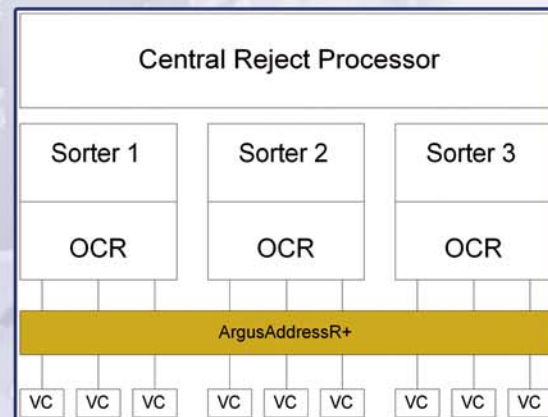

Features:

- Reject processor for letters, flats and parcel
- Recognition of cursive handwriting, handprint and difficult machine fonts
- Parallel or waterfall processing
- Retrofit for existing systems
- Recognition for different countries and address syntaxes
- Designated or central processor
- Accepts multiple image formats (binary or greyscale, low dpi, .tif, .jpg, .bmp)
- Scalable to requirements