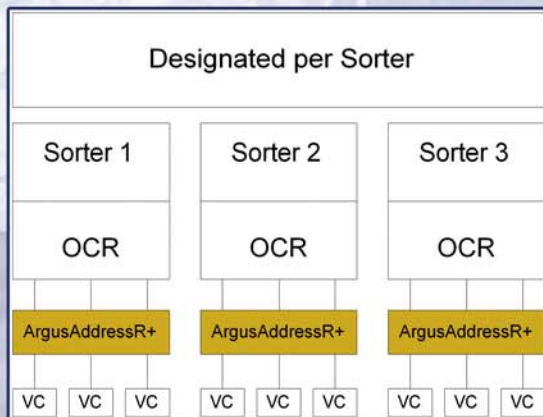

Features:

- Reject processor for letters, flats and parcel
- Recognition of cursive handwriting, handprint and difficult machine fonts
- Parallel or waterfall processing
- Retrofit for existing systems
- Recognition for different countries and address syntaxes
- Designated or central processor
- Accepts multiple image formats (binary or greyscale, low dpi, .tif, .jpg, .bmp)
- Scalable to requirements