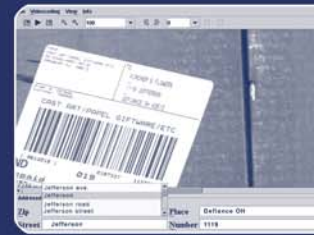

power of intelligence

■ Argus Videocoding

Benefits:

- Effective data lift from parcels, airbills, return labels, bill of transport etc.
- Specifically designed to limit keying errors
- Limited post-processing
- Most efficient solution
- Low capital investment
- User friendly / ergonomic

Technical specifications:

- CCD line camera
- Capturing data at belt speeds of up to 600ft/m (3m/s)
- 130 dpi minimum image resolution
- Standard hardware platform
- Scalable to suit any through-put

Integration:

- Argus Videocoding features an open software structure with standard interfaces
- Runs on any operating system with a Java Virtual Machine
- Works as a stand alone solution or can be integrated with other Argus modules